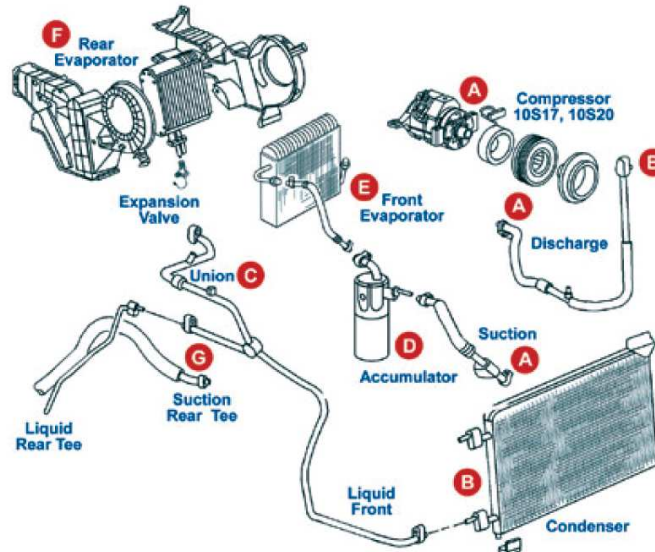

Suburban, Tahoe, Yukon - 2009 - 1999

Compressor Hi-Pressure Relief Valve O-Ring.....	MT0245
Switch Transducer (08-02)	MT0245
Switch Clutch Cycling O-Ring.....	MT0245
Orifice Tube O-Ring	MT0004

(A) Compressor: HT6				10S17F, 10S20F Compressor			
(00-99)	Discharge	MT0121	Standard 5/8" Thin	(09-01)	Discharge	MT0370	#8 Slim-Line
	Suction	MT0121	Standard 5/8" Thin		Suction	MT0371	#12 Slim-Line
(B) Condenser:							
(00-99)	Discharge	MT0244	#8 Captive O-Ring	(09-01)	Discharge	MT0370	#8 Slim-Line
	Liquid	MT0244	#8 Captive O-Ring		Suction	MT0370	#8 Slim-Line
(C) Liquid Line Union:							
(00-99)		MT0244	#8 Captive O-Ring	(09-01)		MT0370	#8 Slim-Line O-Ring
(D) Accumulator:							
(02-99)	Inlet	MT0260	#12 Captive O-Ring	(09-03)	Inlet	MT0371	#12 Slim-Line
	Outlet	MT0344 (2)	#12-Dual O-Ring		Outlet	MT0371	#12 Slim-Line
(E) Evaporator:							
(09-99)	Suction	MT0371	#12 Slim-Line				
	Liquid	MT0370	#8 Slim-Line				
(F) Evaporator Rear:							
	Expansion Valve to Evaporator	MT0250	#8 Standard O-Ring				
	Liquid Line to Expansion Valve	MT0244	#8 Captive O-Ring				
	Suction Line to Evaporator	MT0260	#12 Captive O-Ring				
(G) Tee - Front to Rear:							
(00-99)	Suction	MT0260	#12 Captive O-Ring	(09-01)	Suction	MT0371	#12 Slim-Line
	Liquid	MT0244	#8 Captive O-Ring		Liquid	MT0370	#8 Slim-Line